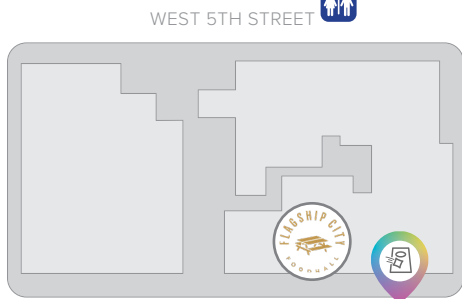

celebrate erie

presented by

PEACH STREET

mainstage

FRENCH STREET

STATE STREET

WEST 5TH STREET

EAST 5TH STREET

NORTH PARK ROW

cornhole

3-point

NORTH PARK ROW

SOUTH PARK ROW

SOUTH PARK ROW

PEACH STREET

erie insurance marketplace

FRENCH STREET

WEST 7TH STREET

EAST 7TH STREET

living room stage

WEST 8TH STREET

EAST 8TH STREET

PEACH STREET

marquette savings bank chalkwalk

FRENCH STREET

WEST 9TH STREET

EAST 9TH STREET

map key

- restroom
- accessible parking
- parking garage

food & beverage partners

pa lottery perry square stage

friday